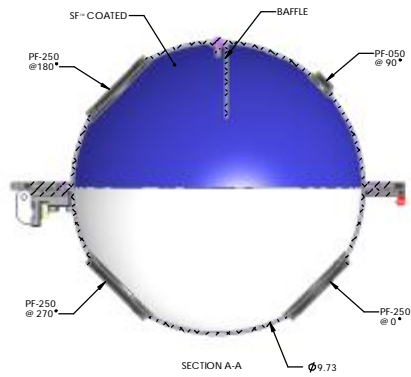

NOTE:

ITEM NO.	PART NUMBER	DESCRIPTION	QTY.
1	AS-02469-100	SPHERE ASSY. IAS100	1
2	AS-02371-020	PPR-FM/M-250-100-SF	1
3	AS-02400-002	PR-050-0250-SF	1
4	AS-02404-006	PR-250-0750-SF	1
5	AS-02404-010	PR-250-1250-SF	1
6	AS-02404-014	PR-250-1750-SF	1
7	AS-02404-018	PR-250-2250-SF	1
8	AS-02340-004	PP-050-SF	1
9	AS-02340-020	PP-250-SF	2
10	IL-00009-001	WRENCH HEX KEY 1.50MM	1
11	IL-00009-007	DRIVER HEX 1.50MM STANDARD	1