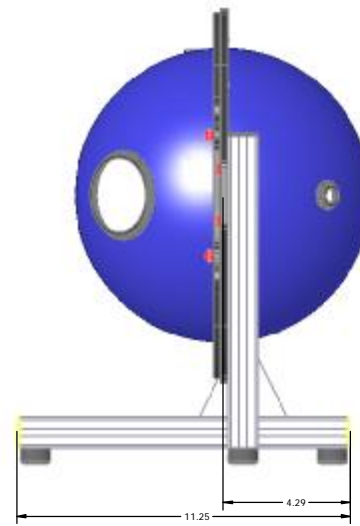

NOTE:

ITEM NO.	PART NUMBER	DESCRIPTION	QTY.
1	AS-02469-100	SPHERE ASSY. IAS100	1
2	AS-02371-020	PPR-FM/M-250-100-SF	1
3	AS-02400-002	PR-050-0250-SF	1
4	AS-02404-006	PR-250-0750-SF	1
5	AS-02404-010	PR-250-1250-SF	1
6	AS-02404-014	PR-250-1750-SF	1
7	AS-02404-018	PR-250-2250-SF	1
8	AS-02340-004	PP-050-SF	1
9	AS-02340-020	PP-250-SF	2
10	IL-00009-001	WRENCH HEX KEY 1.50MM	1
11	IL-00009-007	DRIVER HEX 1.50MM STANDARD	1