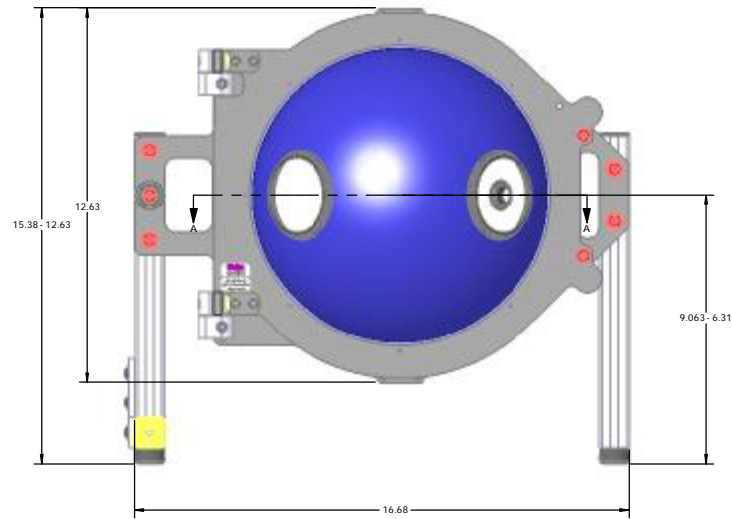

NOTE:

ITEM NO.	PART NUMBER	DESCRIPTION	QTY.
1	AS-02469-100	SPHERE ASSY. IAS100	1
2	AS-02371-020	PPR-FM/M-250-100-SF	1
3	AS-02400-002	PR-050-0250-SF	1
4	AS-02404-006	PR-250-0750-SF	1
5	AS-02404-010	PR-250-1250-SF	1
6	AS-02404-014	PR-250-1750-SF	1
7	AS-02404-018	PR-250-2250-SF	1
8	AS-02340-004	PP-050-SF	1
9	AS-02340-020	PP-250-SF	2
10	IL-00009-001	WRENCH HEX KEY 1.50MM	1
11	IL-00009-007	DRIVER HEX 1.50MM STANDARD	1