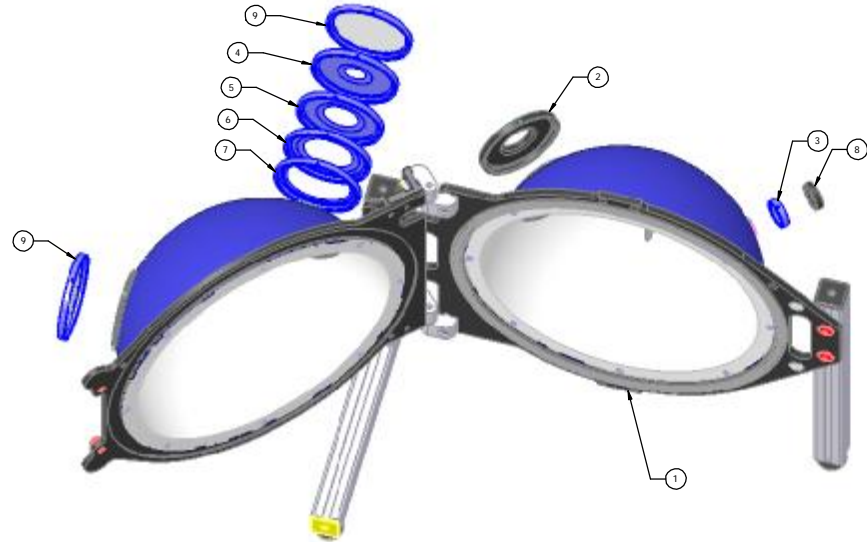

NOTE:

ITEM NO.	PART NUMBER	DESCRIPTION	QTY.
1	AS-02469-100	SPHERE ASSY. IAS100	1
2	AS-02371-020	PPR-FM/M-250-100-SF	1
3	AS-02400-002	PR-050-0250-SF	1
4	AS-02404-006	PR-250-0750-SF	1
5	AS-02404-010	PR-250-1250-SF	1
6	AS-02404-014	PR-250-1750-SF	1
7	AS-02404-018	PR-250-2250-SF	1
8	AS-02340-004	PP-050-SF	1
9	AS-02340-020	PP-250-SF	2
10	IL-00009-001	WRENCH HEX KEY 1.50MM	1
11	IL-00009-007	DRIVER HEX 1.50MM STANDARD	1